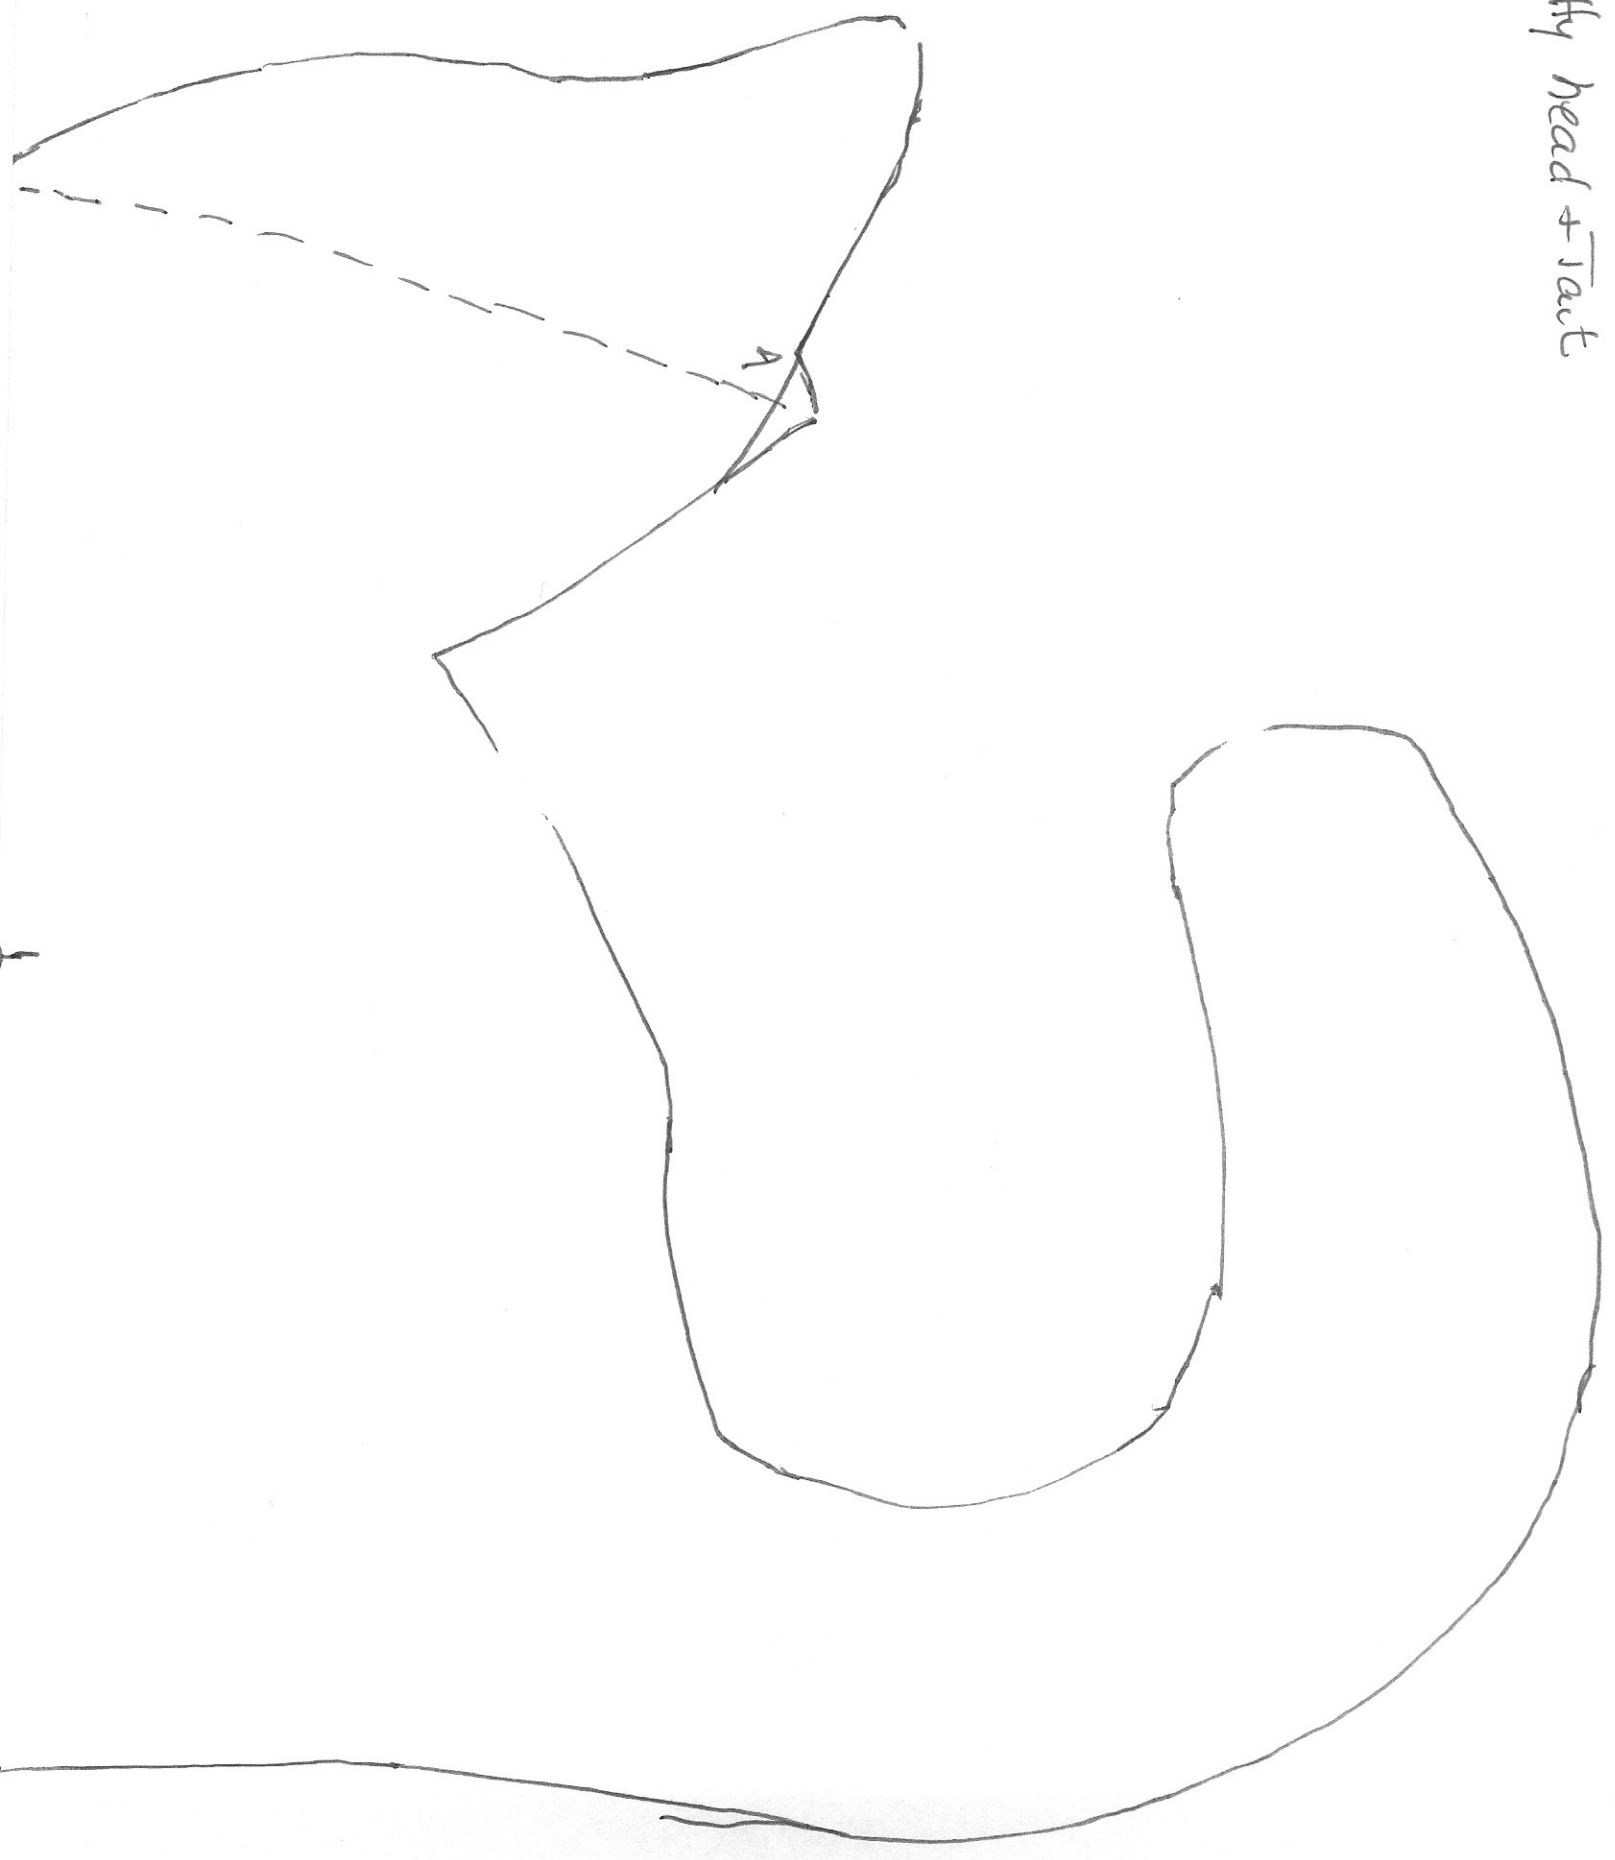

Kitty head + tail

A hand-drawn diagram on a white page. It features a large, irregular, roughly S-shaped outline. Inside this outline, there are several smaller, curved lines that suggest internal structures or folds. The drawing is simple and appears to be a preliminary sketch. The text 'Ruth Body + Paws' is written vertically inside the main outline. A small '+' sign is located to the right of the main outline. There is a faint, horizontal greyish smudge at the bottom of the page.

Ruth Body + Paws

+

Kitty Gusselt + Head.