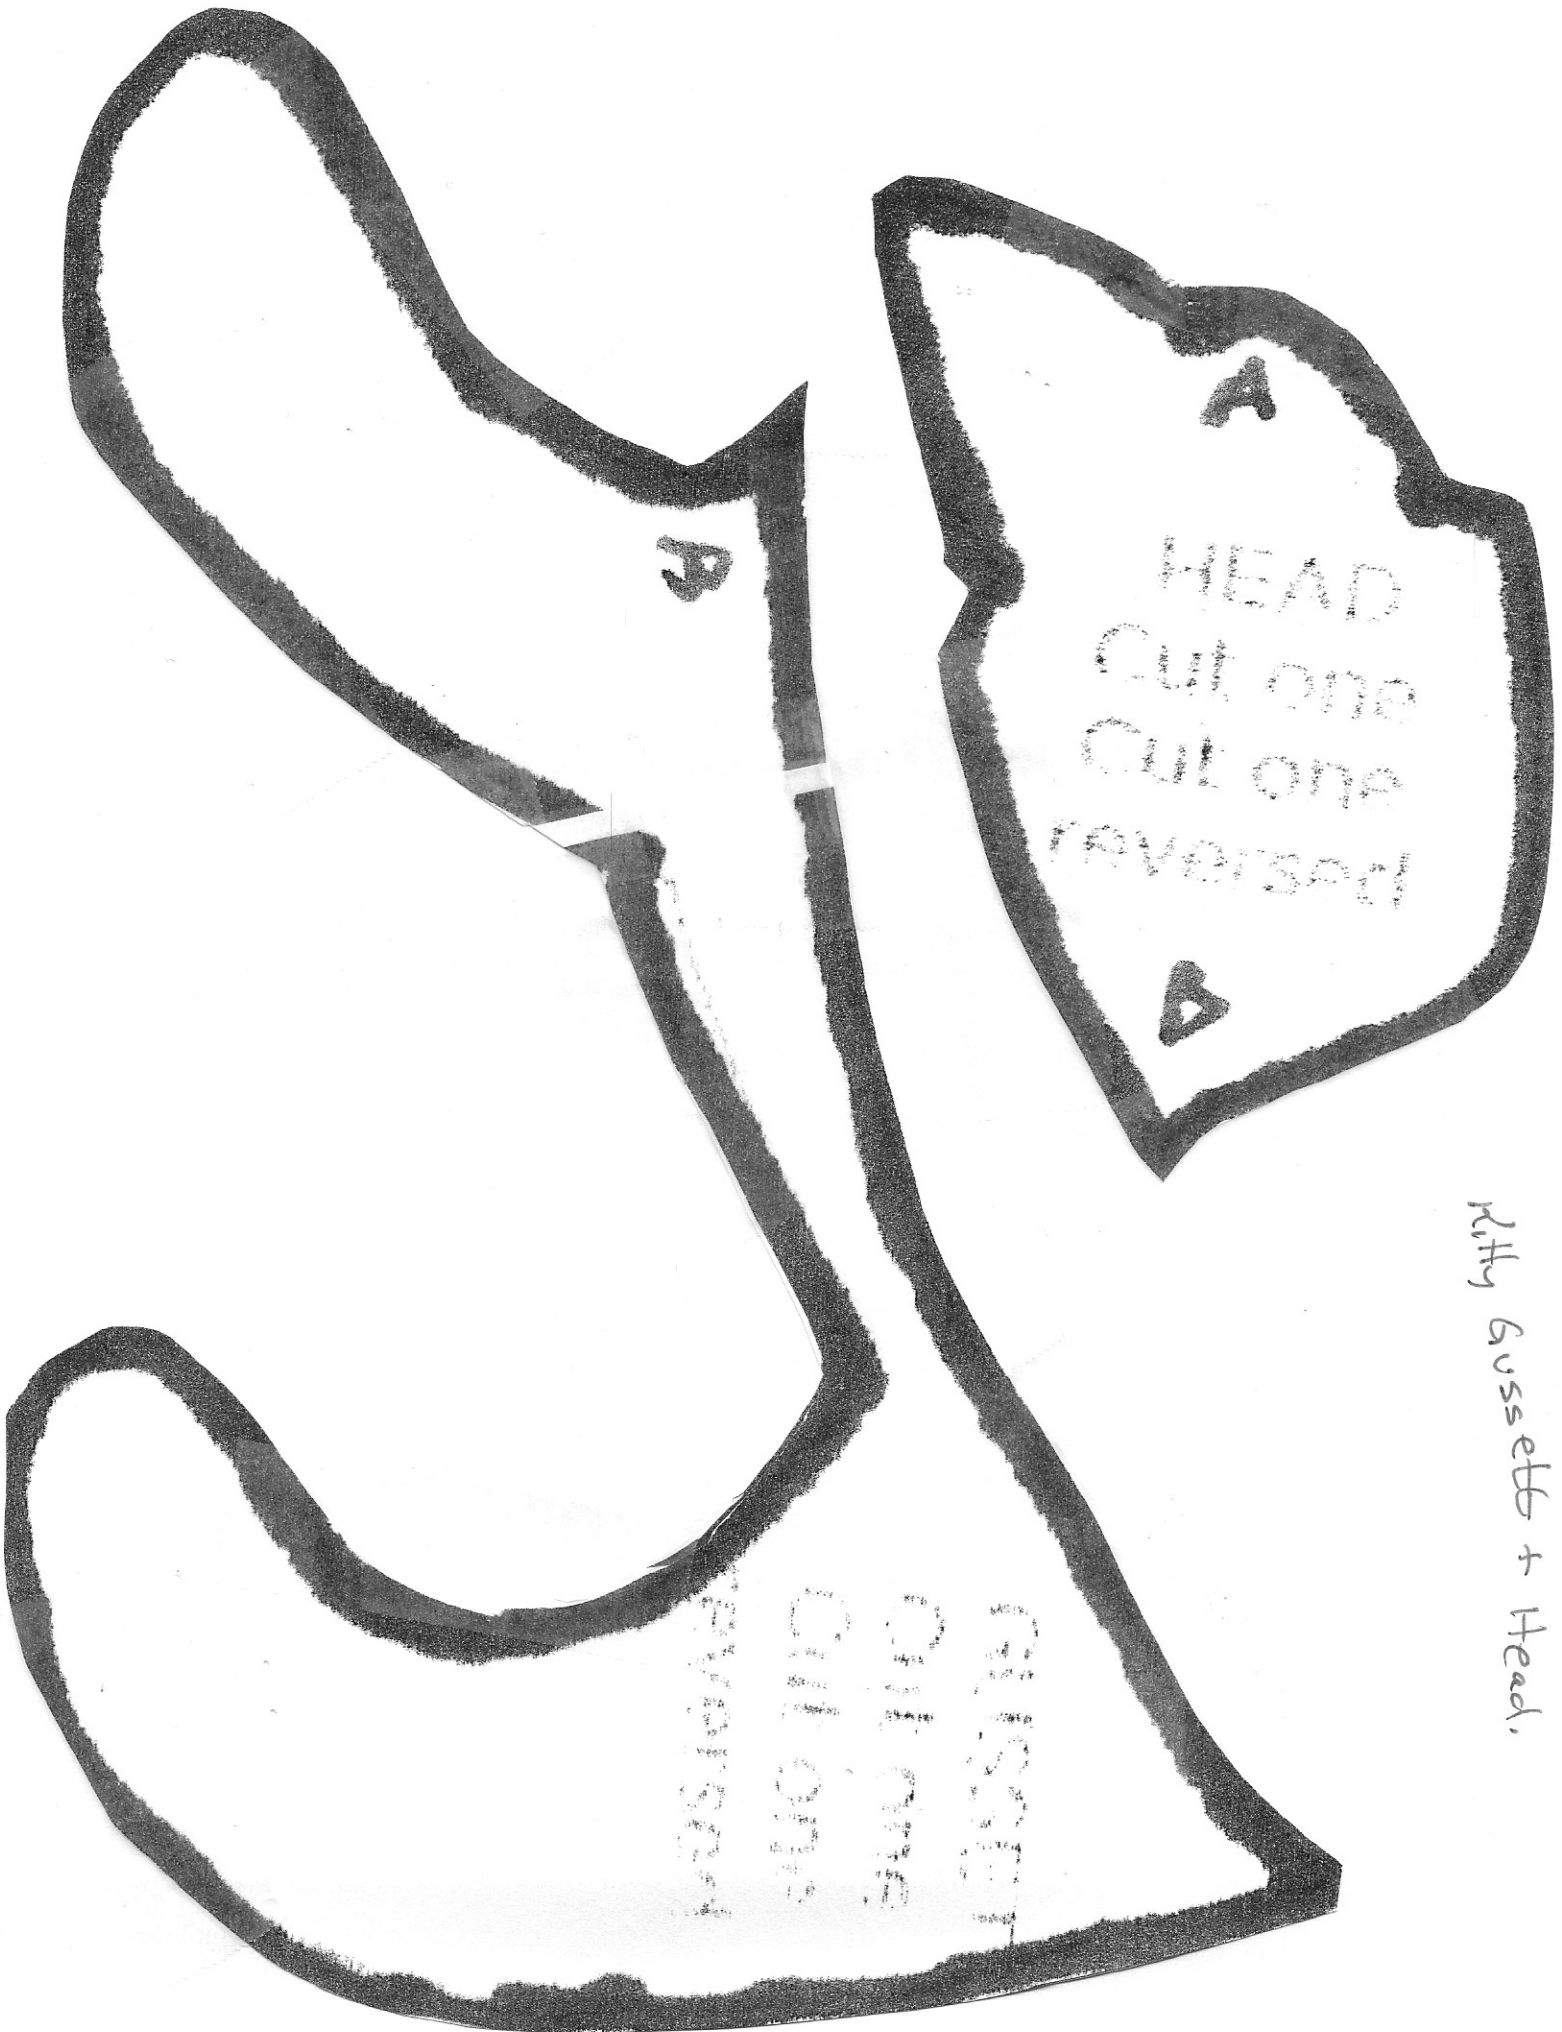

Kitty Gusselt + Head.