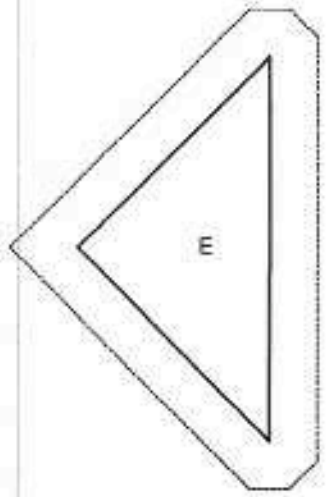

Unnamed

Overall Size: 17.00 by 44.00 inches

EQ Default Ohio Star

Key Block (43/100 actual size)

Unnamed

Key Block (3 and 1/2 times actual size)

A