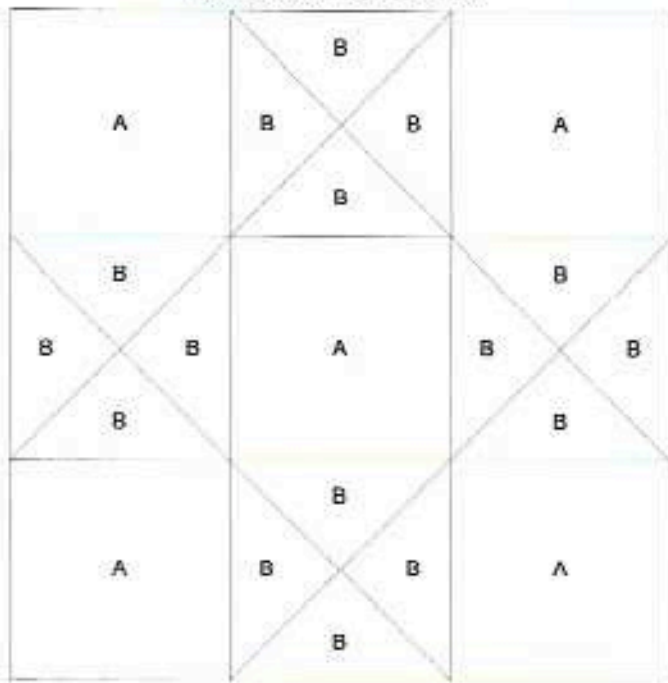

Unnamed

Overall Size: 17.00 by 44.00 inches

EQ Default Ohio Star

Key Block (43/100 actual size)

Unnamed

Key Block (3 and 1/2 times actual size)

A