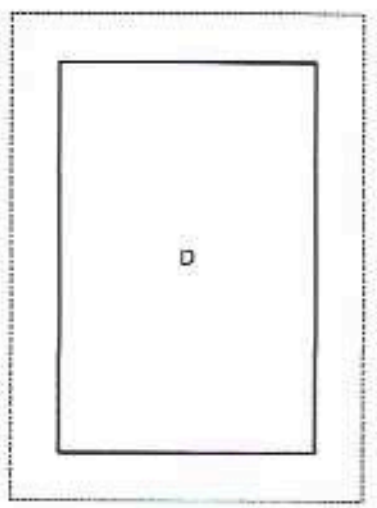

Unnamed

Overall Size: 17.00 by 44.00 inches

EQ Default Ohio Star

Key Block (43/100 actual size)

Unnamed

Key Block (3 and 1/2 times actual size)

A