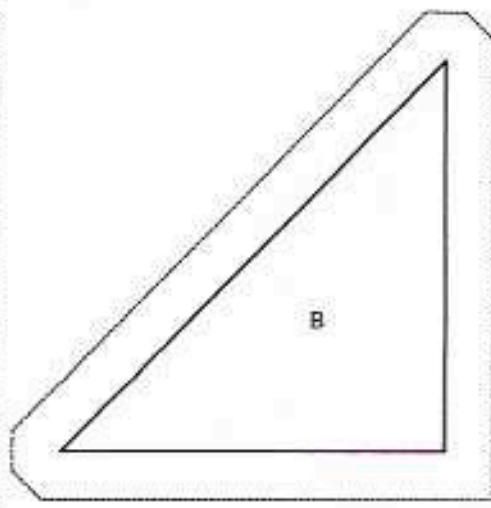

Unnamed

Overall Size: 17.00 by 44.00 inches

EQ Default Ohio Star

Key Block (43/100 actual size)

Unnamed

Key Block (3 and 1/2 times actual size)

A