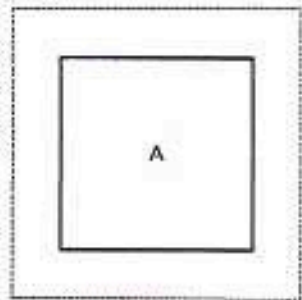

Unnamed

Overall Size: 17.00 by 44.00 inches

EQ Default Ohio Star

Key Block (43/100 actual size)

Unnamed

Key Block (3 and 1/2 times actual size)

A